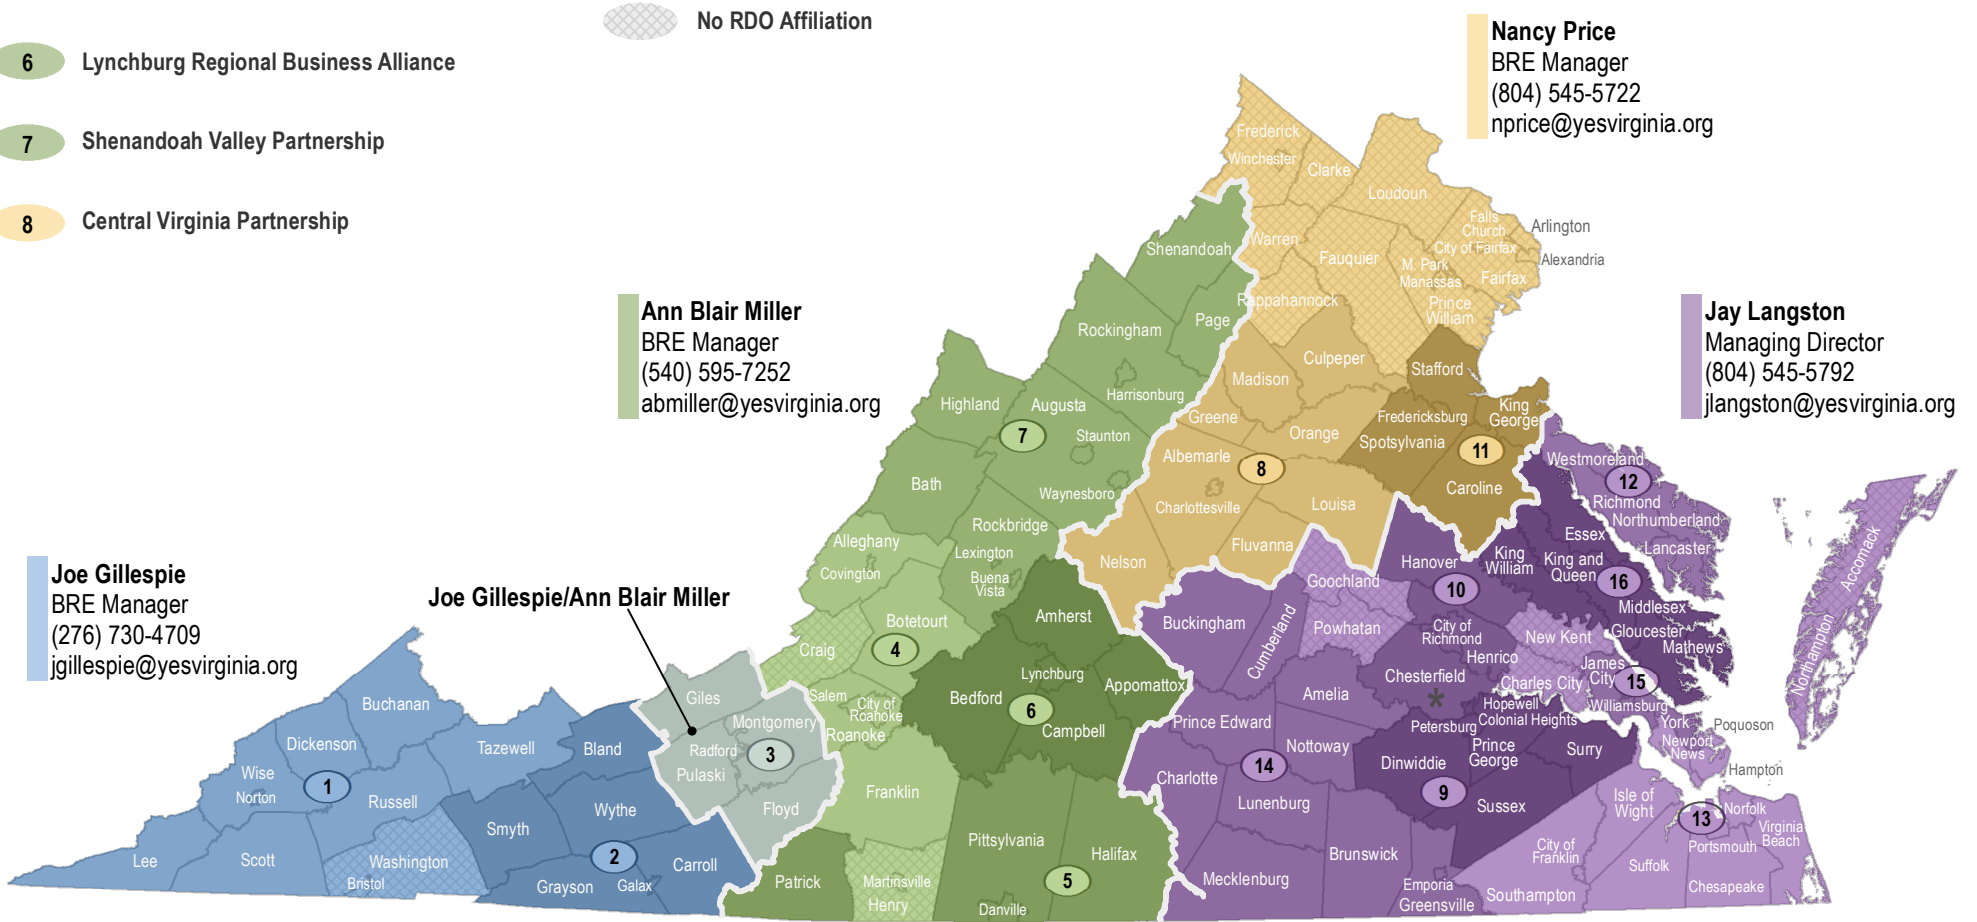

1 Virginia's e-Region (Virginia Coalfield EDA)

2 Virginia's Industrial Advancement Alliance

3 New River Valley Economic Development Alliance

4 Roanoke Regional Partnership

5 Southern Virginia Regional Alliance

6 Lynchburg Regional Business Alliance

7 Shenandoah Valley Partnership

8 Central Virginia Partnership

9 Virginia's Gateway Region

10 Greater Richmond Partnership

11 Fredericksburg Regional Alliance (Fredregion)

12 Northern Neck Chesapeake Bay Region Partnership

No RDO Affiliation

13 Hampton Roads Economic Development Alliance

14 Virginia's Growth Alliance

15 Greater Williamsburg Partnership

16 Middle Peninsula Alliance

Joe Gillespie
BRE Manager
(276) 730-4709
jgillespie@yesvirginia.org

Joe Gillespie/Ann Blair Miller

* Chesterfield County participates in both the Greater Richmond Partnership and Virginia's Gateway Region.